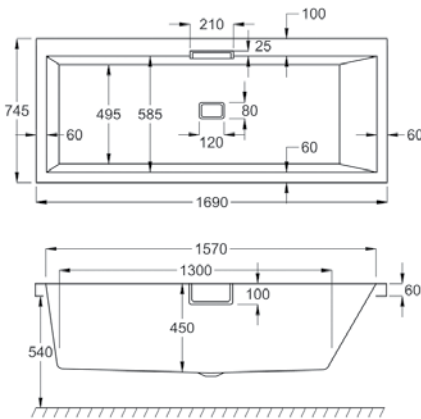

CELSIUS 750

L 1700MM
W 750MM

	5MM	CARRONITE
CELSIUS 750 (INCLUDES OVERFLOW/FILLER/CLICKER WASTE)		✓
"L" PANEL 750	-	✓
1700 FRONT PANEL	-	✓
SCREEN CFS-1 (H=1400MM)	-	✓
SCREEN CFS-2 (H=1500MM)	-	✓
OPTIONAL OVERFLOW/CLICKER WASTE		

The Celsius bath requires the uniquely designed overflow / filler or standard overflow unit. Please ask for more information.

Left hand and right hand baths available.
Right hand bath shown.

Carronite

Panel

Whirlpool

WATER CAPACITY

275 LTR

This measurement is taken to the overflow

WHIRLPOOL COMPATIBLE

C-LENDA SYSTEMS

1, 2, 3, 4, 5, 6

KIT REFERENCES