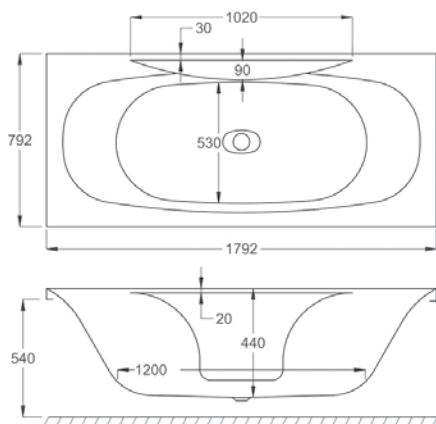

EQUITY

L 1800MM

W 800MM

	5MM	CARRONITE
EQUITY	✓	✓
L-SHAPED PANEL 1800x800x540	-	✓
FRONT PANEL 1800x540	✓	✓
END PANEL 800x540	✓	✓

Carronite

Panel

Whirlpool

WATER CAPACITY

225 LTR

This measurement is taken to the overflow

WHIRLPOOL COMPATIBLE

C-LENDA SYSTEMS

1, 2, 3, 4, 5, 6

KIT REFERENCES

STANDARD - AK-03

CARRONITE - AK-03-C