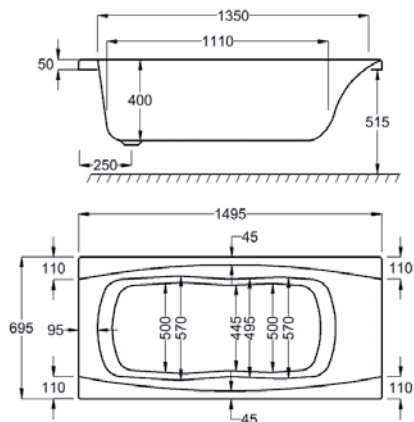

IMPERIAL TG

L 1500MM

W 700MM

	5MM	CARRONITE
IMPERIAL TG	✓	✓
L-PANEL 1500x700x515	-	✓
FRONT PANEL 1500x515	✓	✓
END PANEL 700x515	✓	✓
SCREEN CFS-1 (H=1400MM)	✓	✓
SCREEN CFS-2 (H=1500MM)	✓	✓

Carronite

Panel

Hand Grips

Whirlpool

WATER CAPACITY

145 LTR

This measurement is taken to the overflow

WHIRLPOOL COMPATIBLE

C-LENDA SYSTEMS

1 & 4

KIT REFERENCES