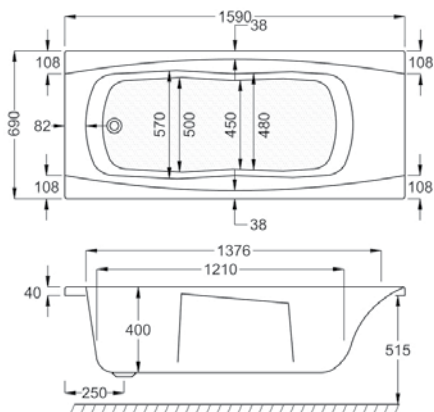

IMPERIAL TG

L 1600MM
W 700MM

	5MM	CARRONITE
IMPERIAL TG	✓	✓
L-PANEL 1600x700x515	-	✓
FRONT PANEL 1600x515	✓	✓
END PANEL 700x515	✓	✓
SCREEN CFS-1 (H=1400MM)	✓	✓
SCREEN CFS-2 (H=1500MM)	✓	✓

Carronite

Panel

Hand
Grips

Whirlpool

WATER CAPACITY

162 LTR

This measurement is taken to the overflow

WHIRLPOOL COMPATIBLE

C-LENDA SYSTEMS

1, 2, 3, 4, 5, 6

KIT REFERENCES