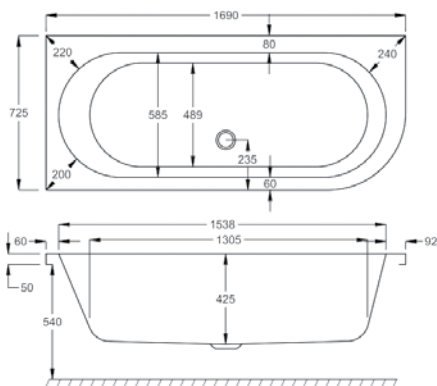

# STATUS

L 1700MM  
W 725MM

	5MM	CARRONITE
<b>STATUS</b>	✓	✓
FRONT PANEL 725	✓	✓
SCREEN CFS-1 (H=1400MM)	✓	✓
SCREEN CFS-2 (H=1500MM)	✓	✓

Left hand and right hand baths available.  
Right hand bath shown.

## WATER CAPACITY

205 LTR

This measurement is taken to the overflow