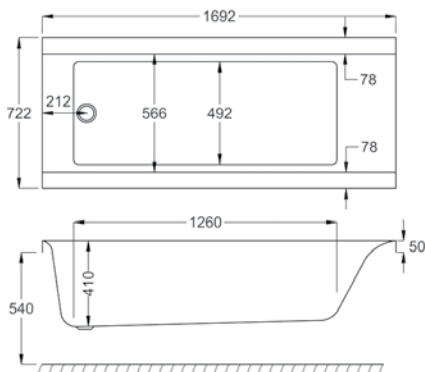

URBAN

L 1700MM

W 725MM

	5MM	CARRONITE
URBAN	✓	✓
L-SHAPED PANEL 1700x725x540	-	✓
FRONT PANEL 1700x540	✓	✓
END PANEL 725x540	✓	✓
SCREEN CFS-1 (H=1400MM)	✓	✓
SCREEN CFS-2 (H=1500MM)	✓	✓

The Urban Bath accommodates tapholes on side ledge only.

Carronite

Panel

Whirlpool

WATER CAPACITY

224 LTR

This measurement is taken to the overflow

WHIRLPOOL COMPATIBLE

C-LENDA SYSTEMS

1, 2, 3, 4, 5, 6

KIT REFERENCES

STANDARD - AK-01

CARRONITE - AK-01-C